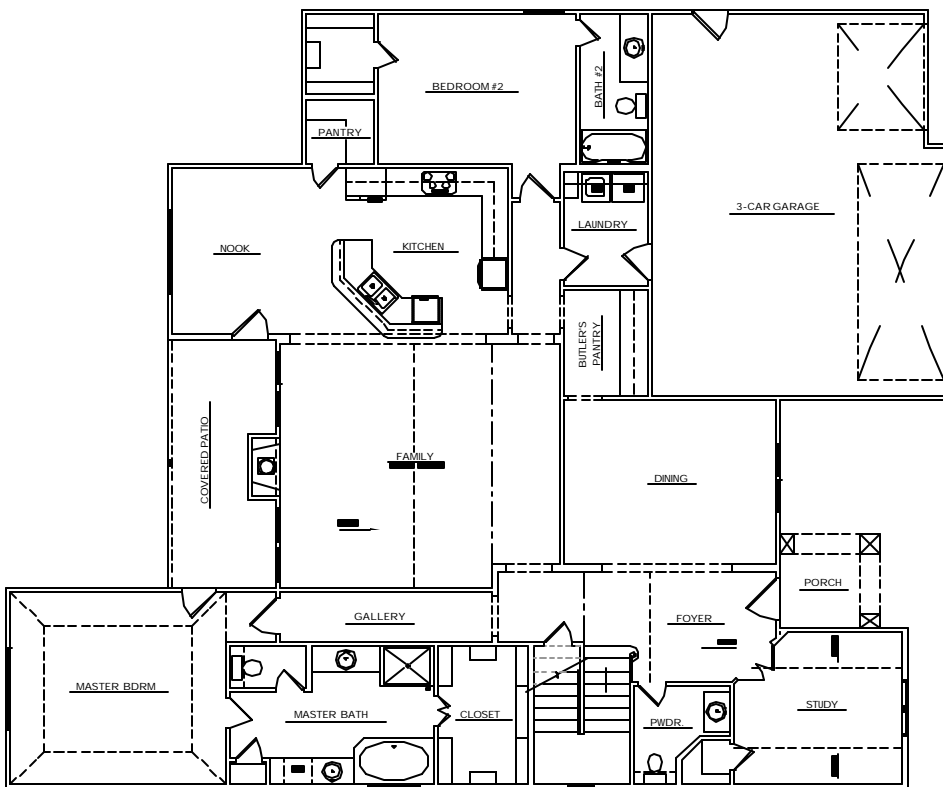

CANTERBURY

58'-0" x 70'-0"
8,409 SQ/FT

1st Floor

2nd Floor

STERLING HOMES, INC.
10401 SOUTH MEMORIAL
TULSA, OK 74153

OFFICE (918) 364-1220
FAX (918) 364-1207