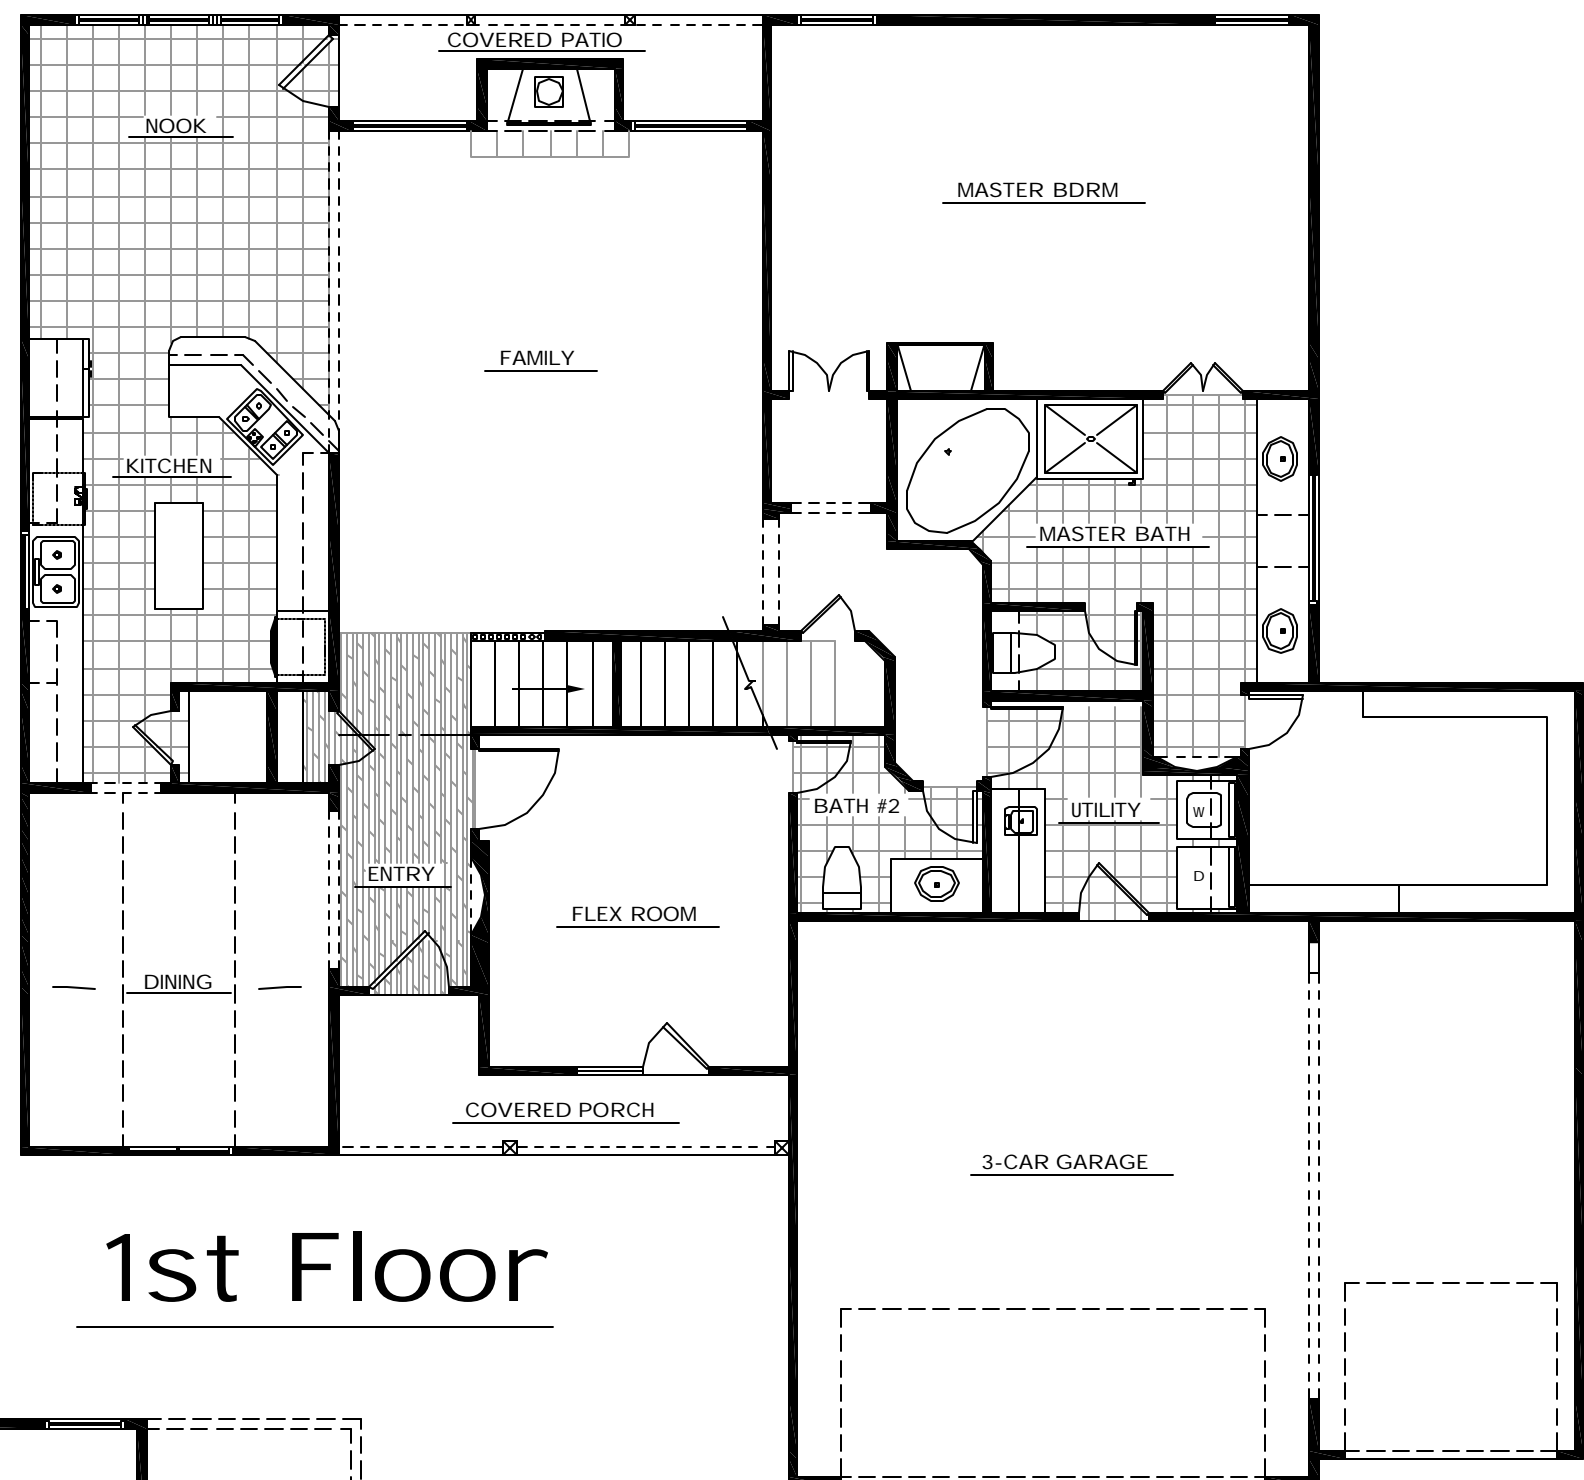

DANSHIRE

59'-0" x 55'-6"
3,319 SQ/FT

STERLING HOMES, INC.
10901 SOUTH MEMORIAL
TULSA, OK 74133

OFFICE (918) 369-1220
FAX (918) 369-1207