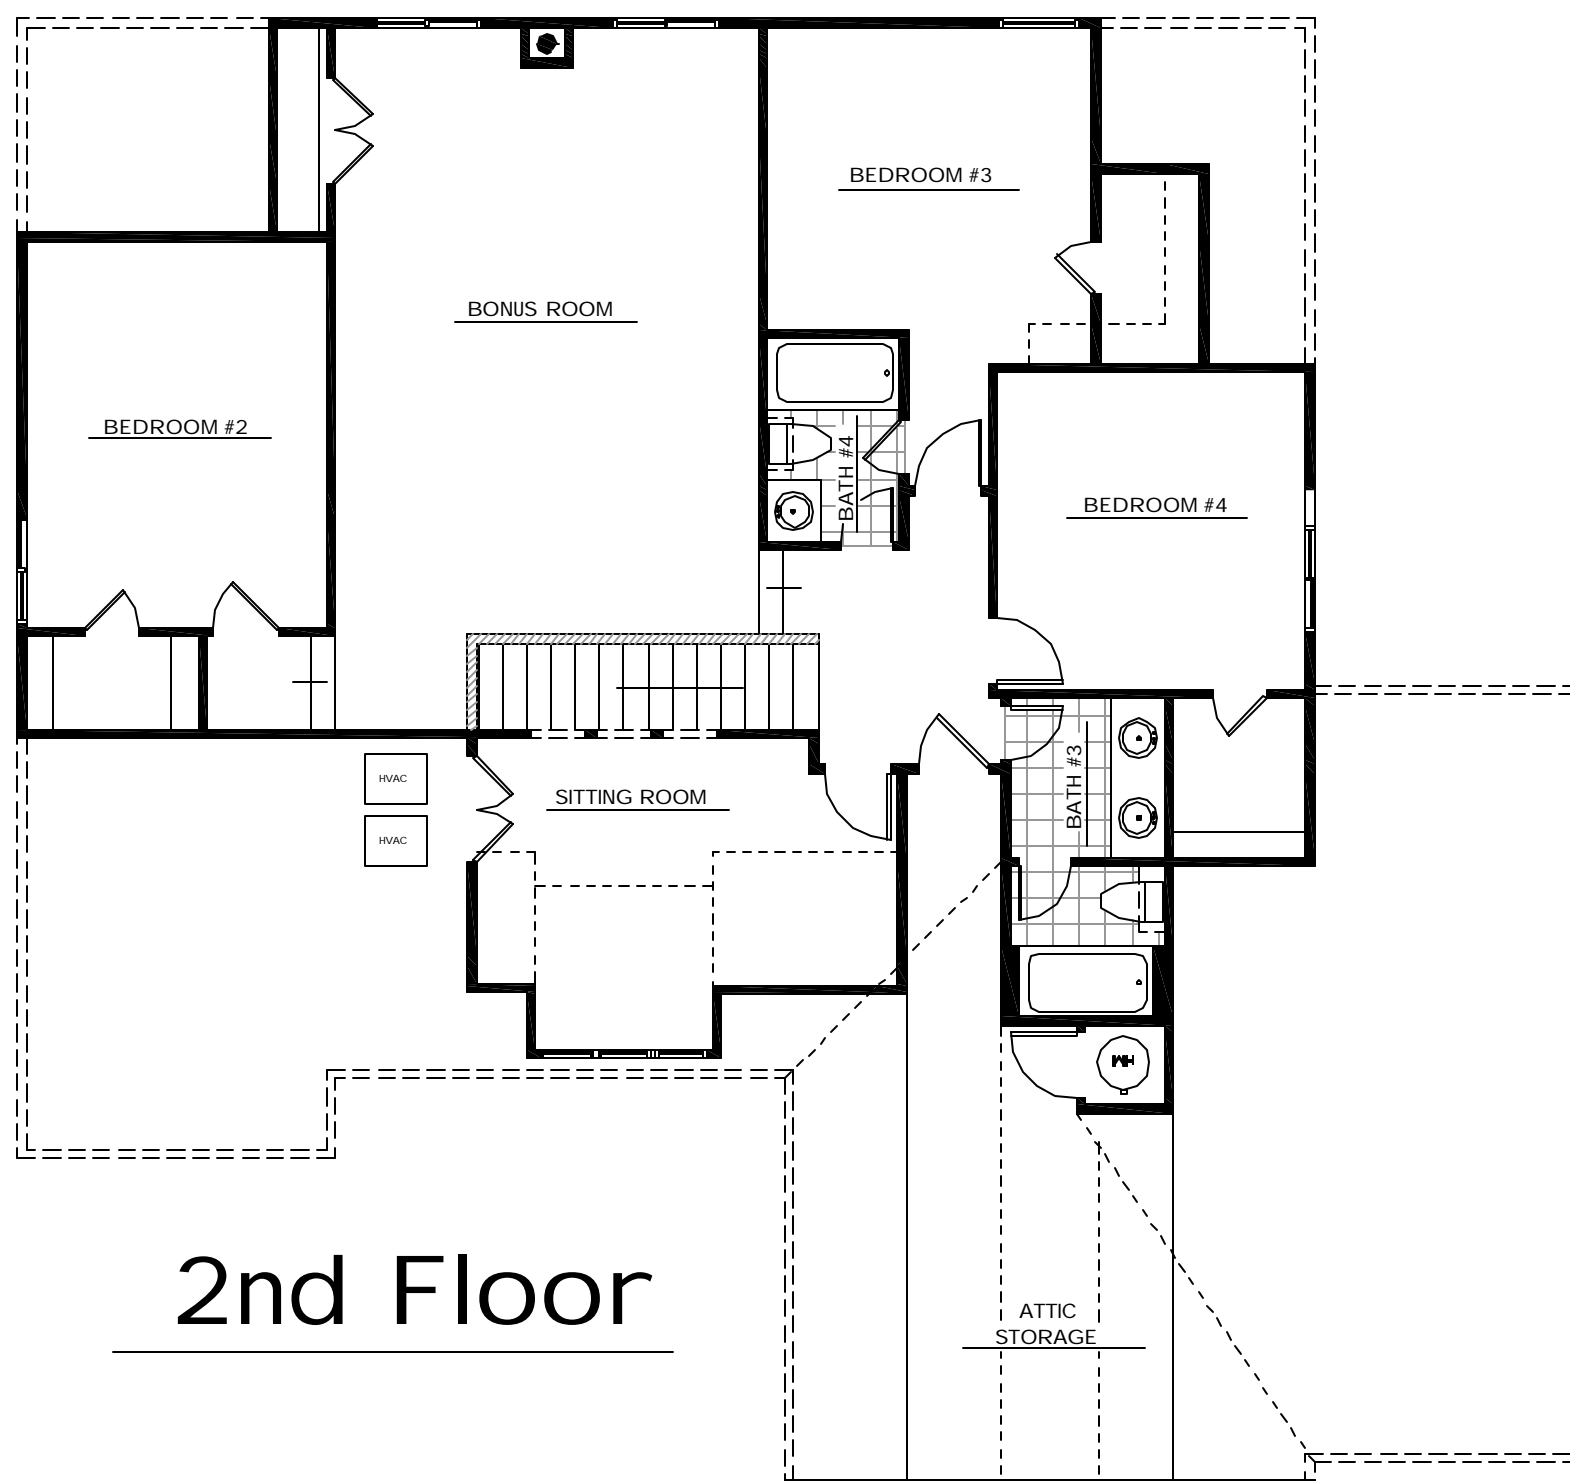

DANSHIRE

59'-0" x 55'-6"
3,319 SQ/FT

STERLING HOMES, INC.
10901 SOUTH MEMORIAL
TULSA, OK 74133

OFFICE (918) 369-1220
FAX (918) 369-1207