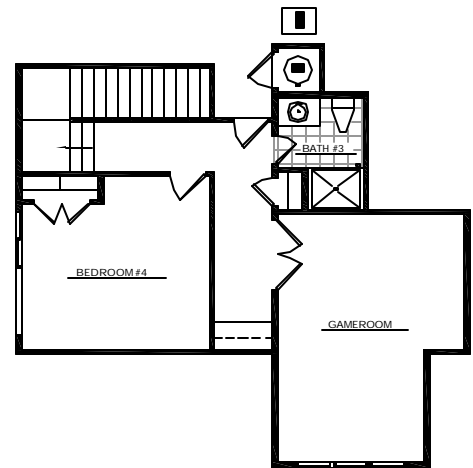

# HAMPTON

39'-0" x 61'-6"  
2,864 SQ/FT

1st Floor

2nd Floor

**STERLING HOMES, INC.**  
10401 SOUTH MEMORIAL  
TULSA, OK 74155

OFFICE (918) 369-1220  
FAX (918) 369-1207