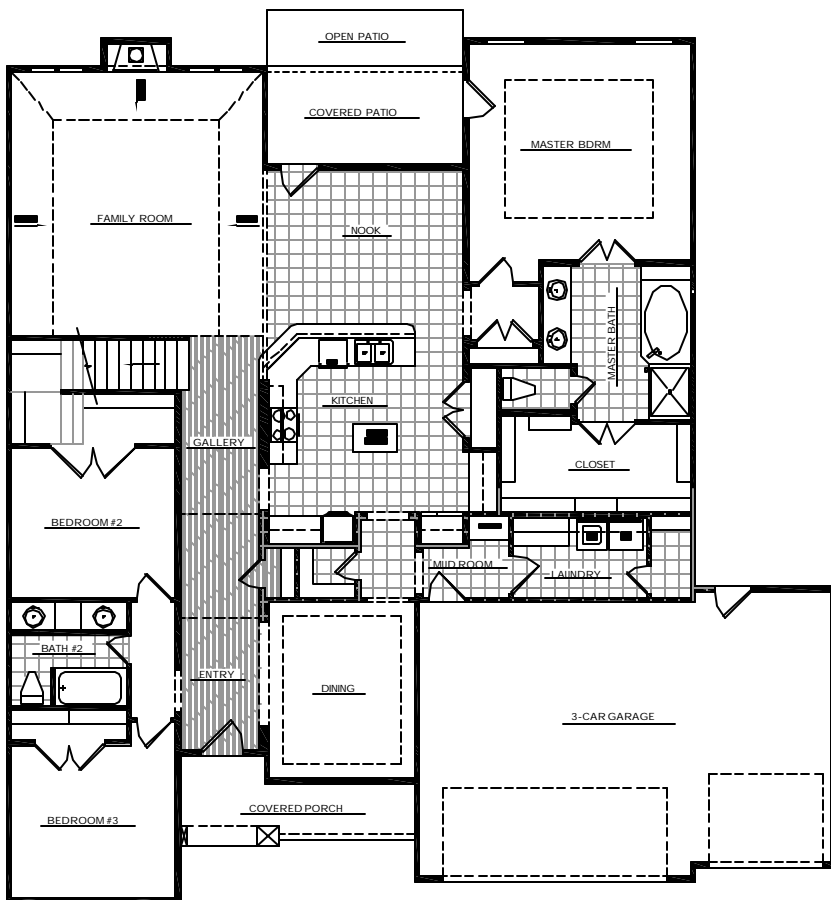

# HAMPTON

39'-0" x 61'-6"  
2,864 SQ/FT

1st Floor

2nd Floor

**STERLING HOMES, INC.**  
10401 SOUTH MEMORIAL  
TULSA, OK 74155

OFFICE (918) 369-1220  
FAX (918) 369-1207