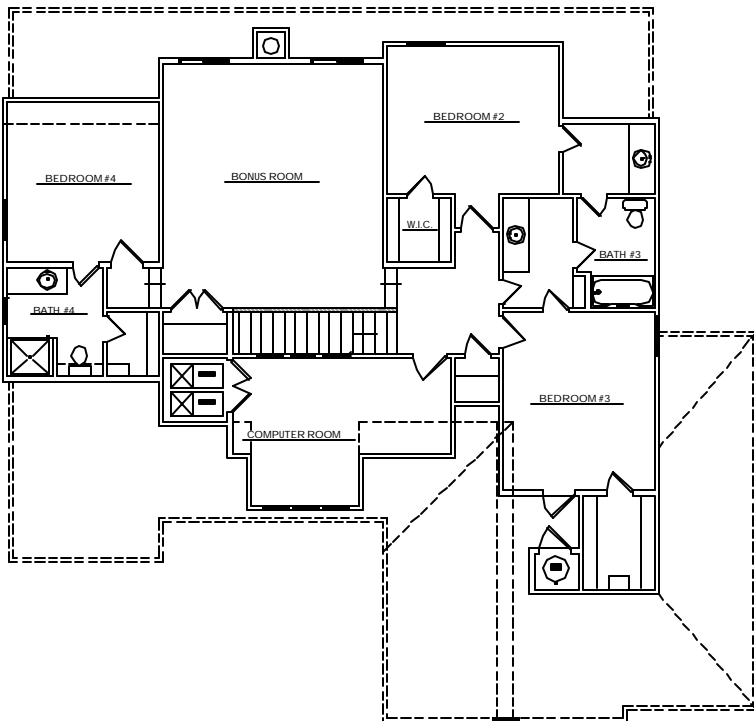

SAVANNAH

58'-0" x 39'-8"
3,364 SQ/FT

1st Floor

2nd Floor

STERLING HOMES, INC.
10901 SOUTH MEMORIAL
TULSA, OK 74133

OFFICE (418) 364-1200
FAX (418) 364-1201