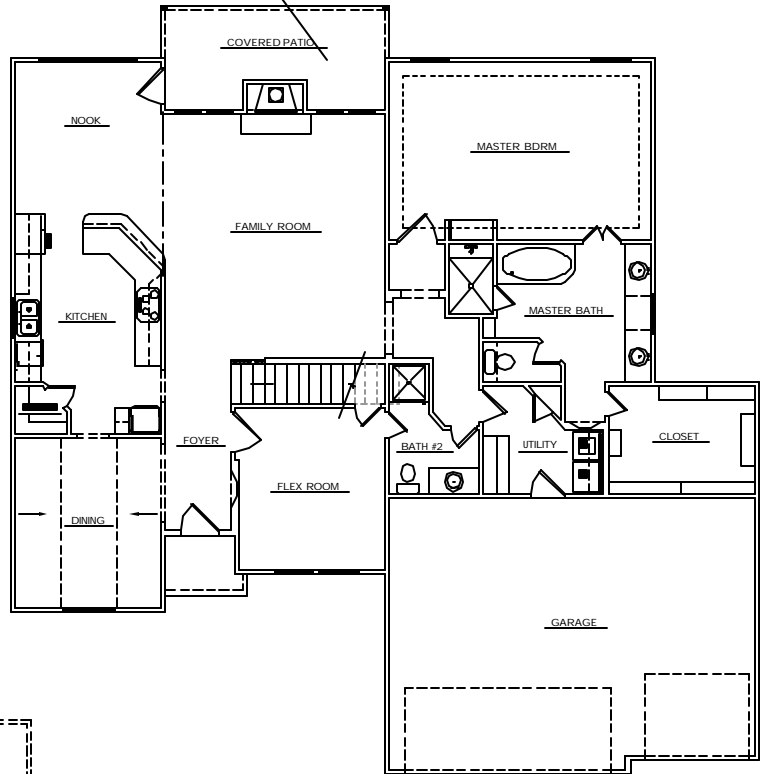

SAVANNAH

58'-0" x 39'-8"
3,364 SQ/FT

1st Floor

2nd Floor

STERLING HOMES, INC.
10901 SOUTH MEMORIAL
TULSA, OK 74133

OFFICE (418) 364-1200
FAX (418) 364-1201